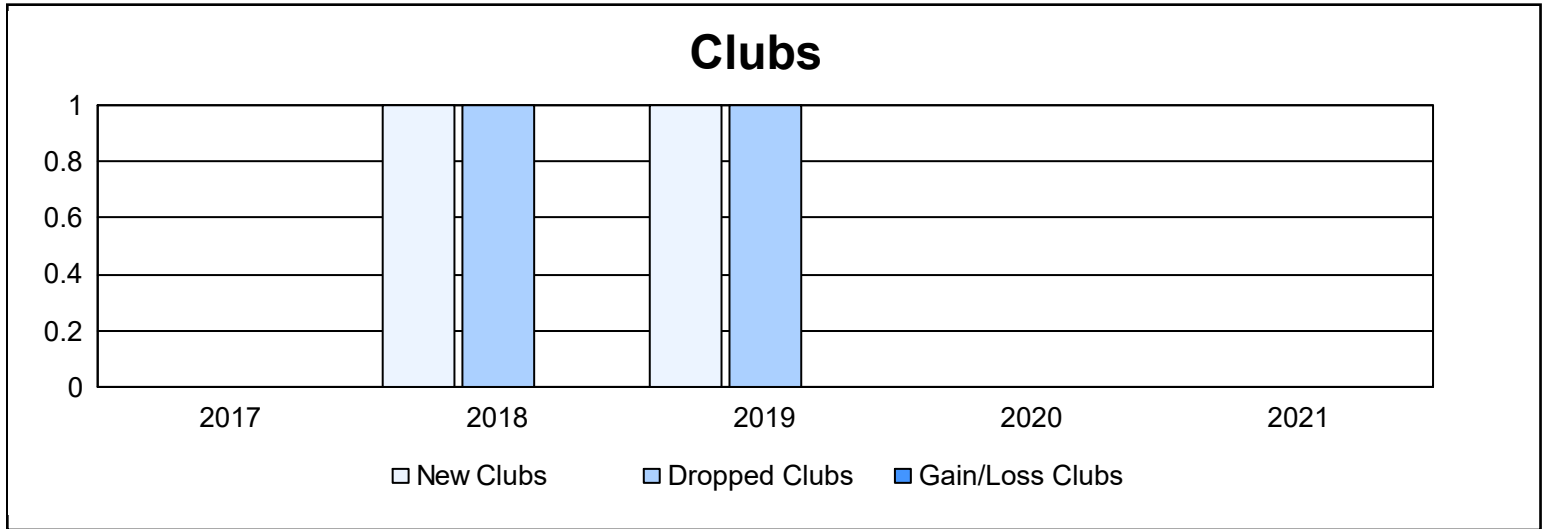

Year	New Clubs	Dropped Clubs	Gain/ Loss Clubs	New Members	Charter Members	Reinstate Members	Transfer Members	Total Member Added	Total Members Dropped	Gain/ Loss Members
2016-2017	0	0	0	181	0	3	3	187	118	69
2017-2018	1	1	0	124	25	7	2	158	173	-15
2018-2019	1	1	0	89	30	7	2	128	162	-34
2019-2020	0	0	0	108	0	4	2	114	145	-31
2020-2021	0	0	0	250	0	4	1	255	106	149
<b>Average</b>	<b>0</b>	<b>0</b>	<b>0</b>	<b>150</b>	<b>11</b>	<b>5</b>	<b>2</b>	<b>168</b>	<b>141</b>	<b>28</b>

### Membership Composition June 2021 Cumulative