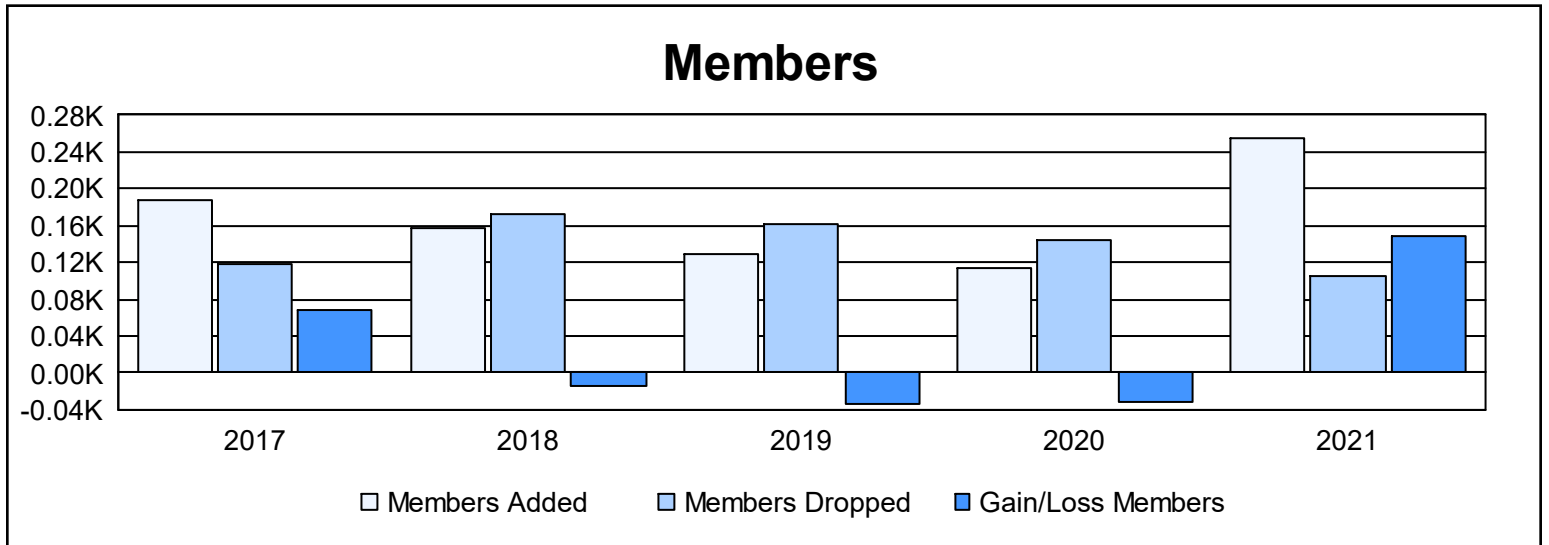

Year	New Clubs	Dropped Clubs	Gain/ Loss Clubs	New Members	Charter Members	Reinstate Members	Transfer Members	Total Member Added	Total Members Dropped	Gain/ Loss Members
2016-2017	0	0	0	181	0	3	3	187	118	69
2017-2018	1	1	0	124	25	7	2	158	173	-15
2018-2019	1	1	0	89	30	7	2	128	162	-34
2019-2020	0	0	0	108	0	4	2	114	145	-31
2020-2021	0	0	0	250	0	4	1	255	106	149
<b>Average</b>	<b>0</b>	<b>0</b>	<b>0</b>	<b>150</b>	<b>11</b>	<b>5</b>	<b>2</b>	<b>168</b>	<b>141</b>	<b>28</b>

### Membership Composition June 2021 Cumulative